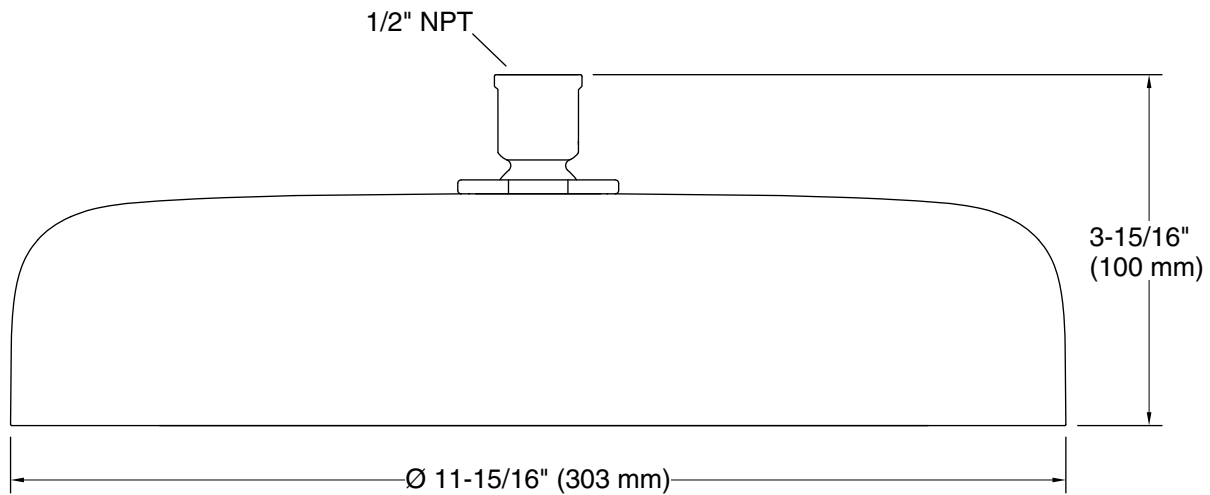

Technical Information

All product dimensions are nominal.

Showerhead/Body Spray:

Rated maximum flow: 1.75 gal/min (6.6 l/min)

flow:

Pressure: 80 psi (5.5 bar)